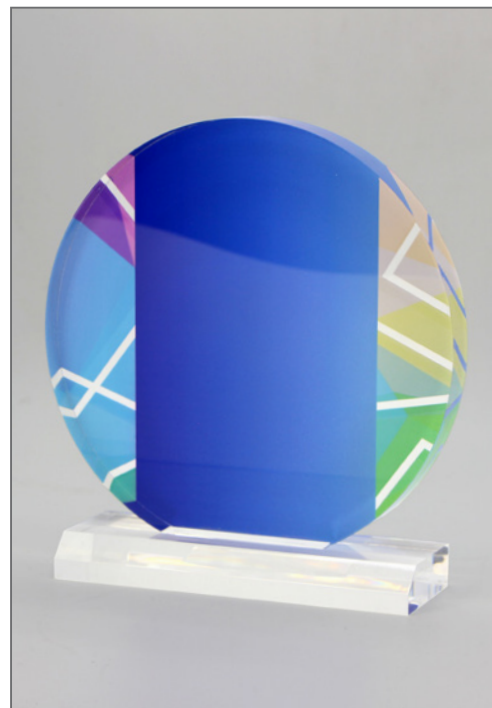

Zig Zag Round

Gift Box Included

ACC22L 175mm

Available in 1 sizes